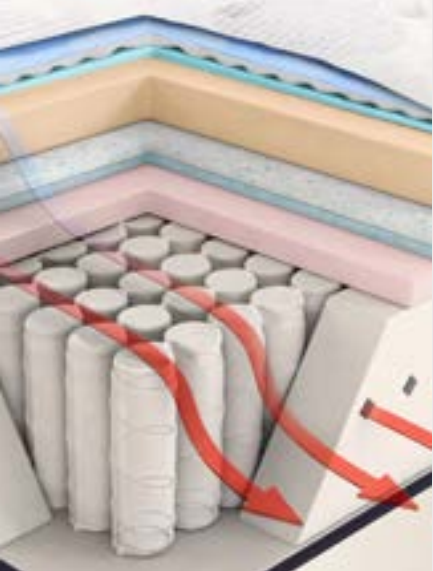

## CHADFIELD™ RECHARGE® PILLOW TOP

- Nano-Tex®** stain-resistance treatment embedded right into the fabric
- EverNU®** sustainable replaceable mattress top
- AirCool® Technology** to provide added comfort for each guest
- Pocketed Coil® Technology** for unparalleled support

### SUSTAINABLE UPGRADES INCLUDE

- Coil Unit ..... Beautyrest® Pocketed Coil® Springs
- Coil Count (Queen) ..... 850 Density
- Cover ..... Durable White Knit with Nano-Tex®
- Edge Support ..... AirCool® BeautyEdge® Foam Encasement
- Border Fill ..... FR Fiber

#### COIL SUPPORT

- 1st Layer ..... EnergyFoam™